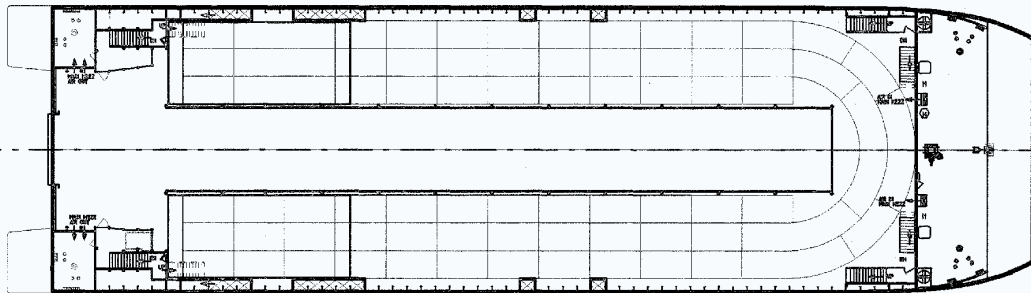

# AUTO EXPRESS 86

Vessel type: 86m High Speed Vehicle-Passenger Catamaran

PROFILE

BRIDGE DECK

UPPER DECK

MEZZANINE DECK

MAIN DECK

"ADNAN MENDERES"