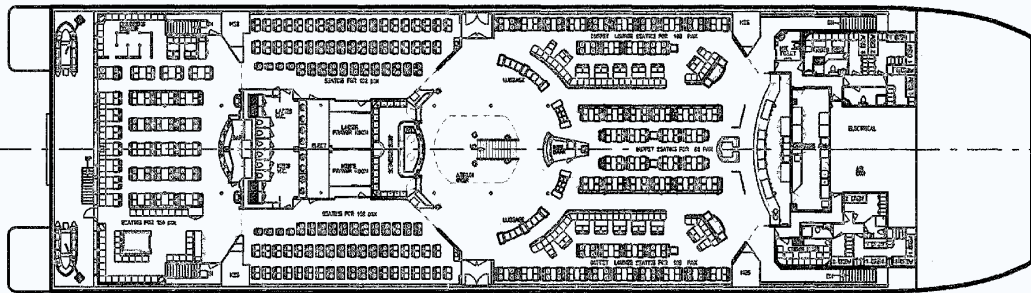

# AUTO EXPRESS 86

Vessel type: 86m High Speed Vehicle-Passenger Catamaran

PROFILE

BRIDGE DECK

UPPER DECK

MEZZANINE DECK

MAIN DECK

"ADNAN MENDERES"

YARD NO: 63

DESTINATION: TURKEY

DELIVERED: JUNE 1998

CLIENT: ISTANBUL DENIZ OTOBUSLERI

100 Clarence Beach Road  
Henderson  
Western Australia 6166

Tel +61 8 9410 1111  
Fax +61 8 9410 2564  
marketing@austal.com  
www.austal.com