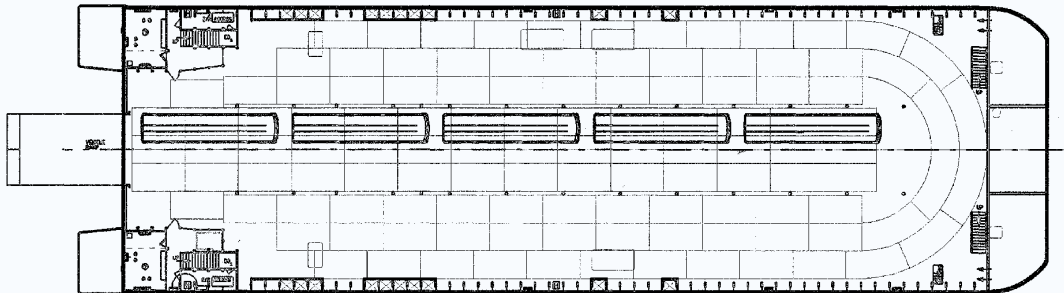

# AUTO EXPRESS 86

Vessel type: 86m High Speed Vehicle-Passenger Catamaran

PROFILE

BRIDGE DECK

UPPER DECK

MEZZANINE DECK

MAIN DECK

"ADNAN MENDERES"