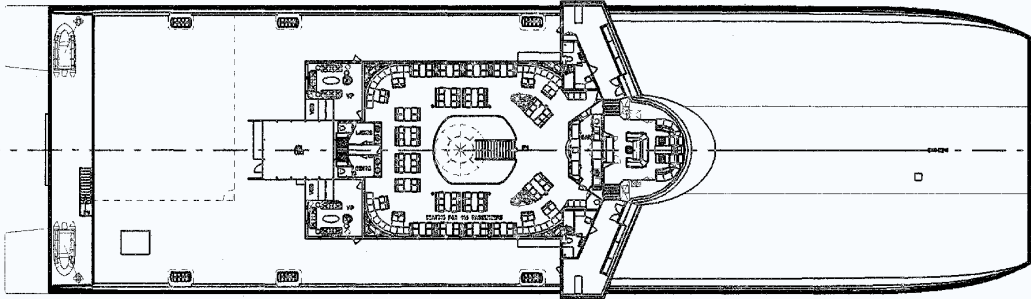

# AUTO EXPRESS 86

Vessel type: 86m High Speed Vehicle-Passenger Catamaran

PROFILE

BRIDGE DECK

UPPER DECK

MEZZANINE DECK

MAIN DECK

"ADNAN MENDERES"