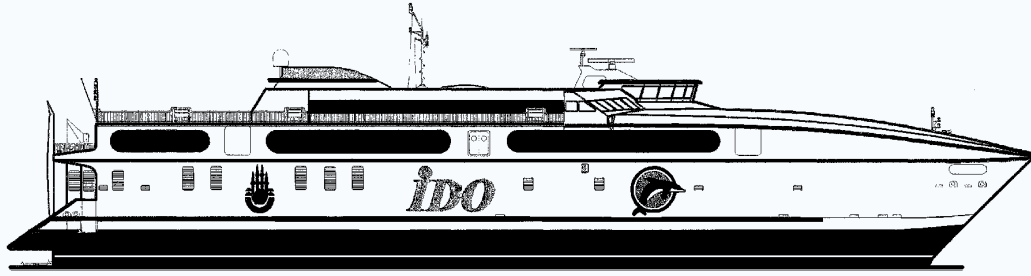

# AUTO EXPRESS 86

Vessel type: 86m High Speed Vehicle-Passenger Catamaran

PROFILE

BRIDGE DECK

UPPER DECK

MEZZANINE DECK

MAIN DECK

"ADNAN MENDERES"