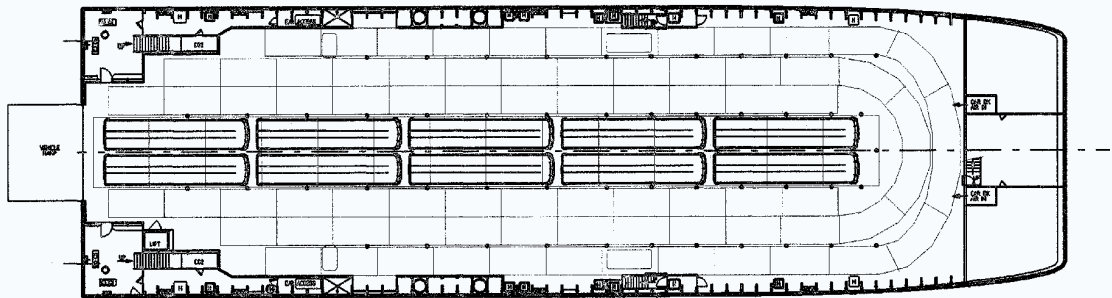

AUTO EXPRESS 82

Vessel type: 82m High Speed Vehicle-Passanger Catamaran

PROFILE

BRIDGE DECK

UPPER DECK

MEZZANINE DECK

MAIN DECK

"BOOMERANG"