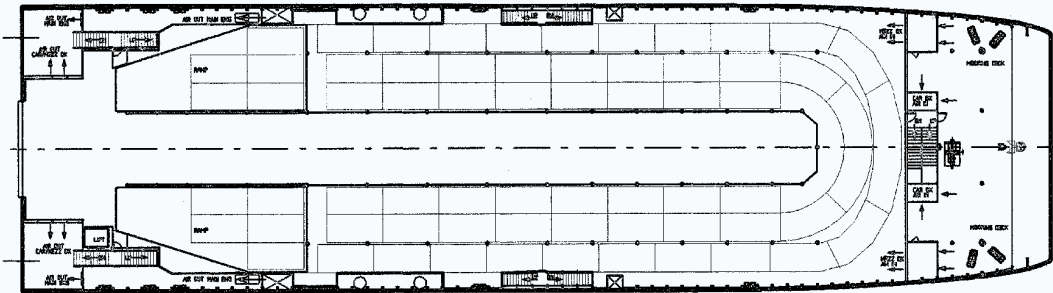

AUTO EXPRESS 82

Vessel type: 82m High Speed Vehicle-Passanger Catamaran

PROFILE

BRIDGE DECK

UPPER DECK

MEZZANINE DECK

MAIN DECK

"BOOMERANG"