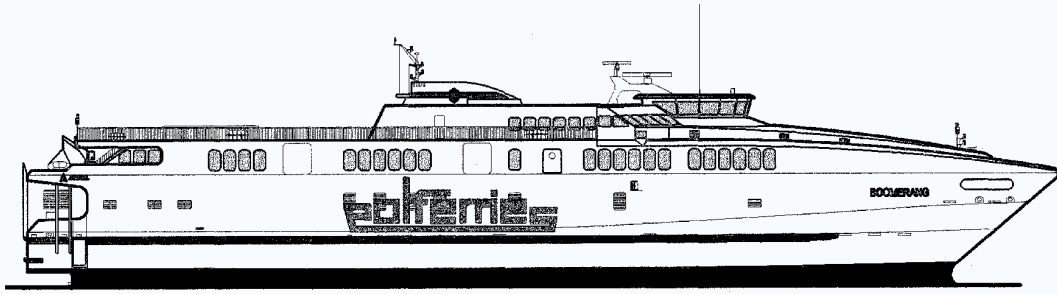

AUTO EXPRESS 82

Vessel type: 82m High Speed Vehicle-Passanger Catamaran

PROFILE

BRIDGE DECK

UPPER DECK

MEZZANINE DECK

MAIN DECK

"BOOMERANG"