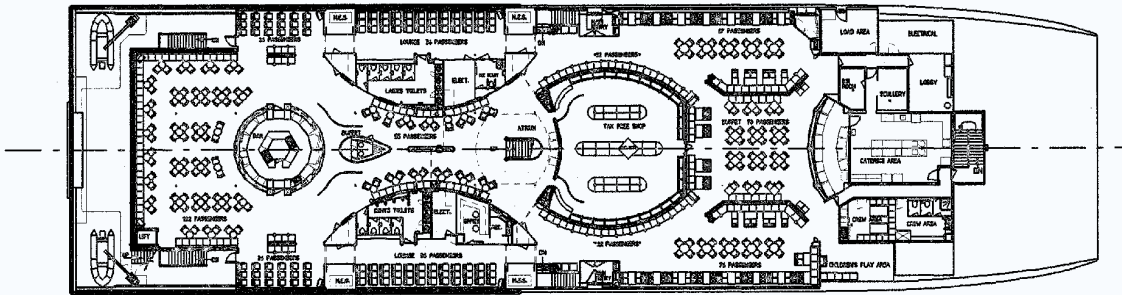

AUTO EXPRESS 82

Vessel type: 82m High Speed Vehicle-Passanger Catamaran

PROFILE

BRIDGE DECK

UPPER DECK

MEZZANINE DECK

MAIN DECK

"BOOMERANG"