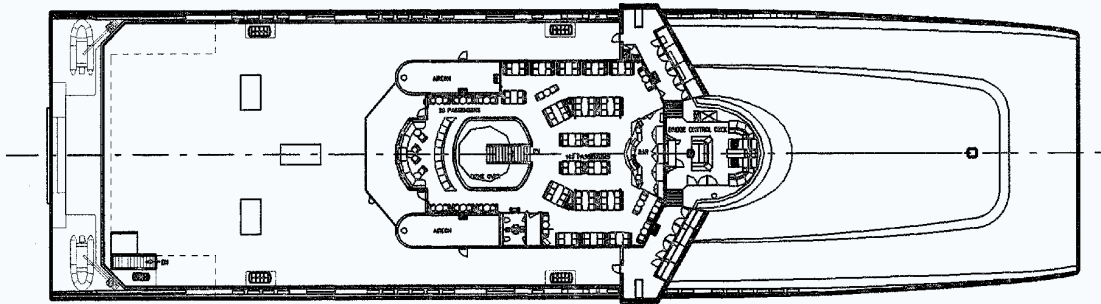

AUTO EXPRESS 82

Vessel type: 82m High Speed Vehicle-Passanger Catamaran

PROFILE

BRIDGE DECK

UPPER DECK

MEZZANINE DECK

MAIN DECK

"BOOMERANG"